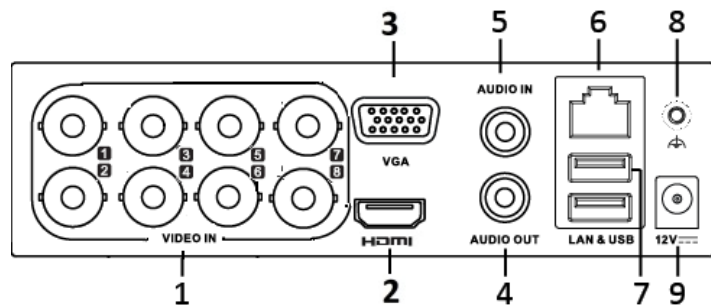

Main Features

Simultaneous HDMI and VGA outputs at up to 1920 x 1080 resolution

Instant playback for assigned camera in multi-channel live view mode

Supports synchronous playback and reverse playback for multi-channel

1 self-adaptive 10M/100M network interface is provided

Compatible with HD-TVI and analog cameras

Supports smart search

Built-in 1TB HDD

EZVIZ Cloud Connection

Physical Interfaces:

- 1 VIDEO IN
- 2 HDMI Interface
- 3 VGA Interface
- 4 AUDIO OUT, RCA Connector
- 5 AUDIO IN, RCA Connector
- 6 LAN Network Interface
- 7 USB Port
- 8 GND
- 9 Power Supply